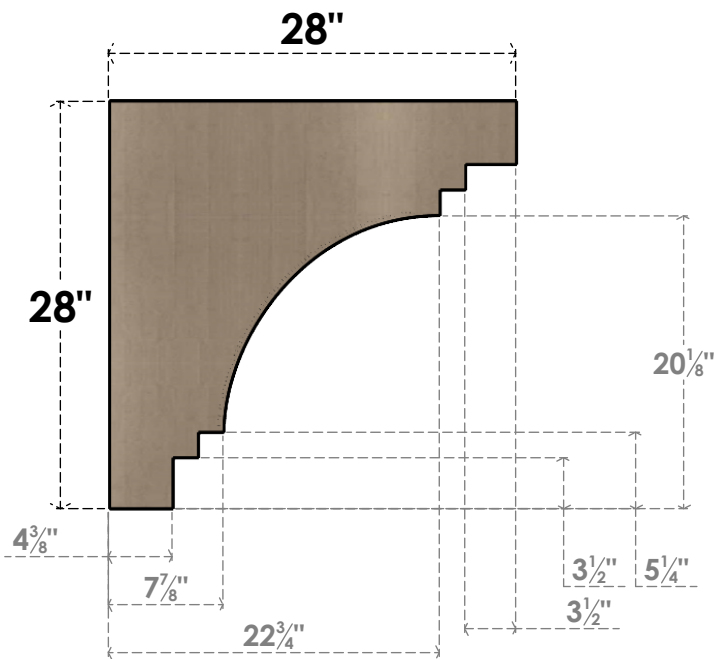

ITEM NUMBER: CORU07X28X28PECRCPR

7"W X 28"D X 28"H SERIES 1 THIN PESCADERO ROUGH CEDAR TIMBERTHANE
FAUX WOOD CORBEL, PRIMED

SIDE PROFILE

FRONT PROFILE

ISOMETRIC

EKENA MILLWORK
2300 WEST MAIN ST.
CLARKSVILLE, TX 75426
TOLL FREE: 866-607-0453
WWW.EKENAMILLWORK.COM

NOTES

1. INSTALLATION TO BE COMPLETED IN ACCORDANCE WITH MANUFACTURER'S SPECIFICATIONS.
2. DRAWING MAY NOT BE TO SCALE
3. THIS DRAWING IS INTENDED FOR DESIGN AND PLANNING PURPOSES ONLY.
4. ALL INFORMATION CONTAINED HEREIN WAS CURRENT AT THE TIME OF DEVELOPMENT BUT MUST BE REVIEWED AND APPROVED BY THE PRODUCT MANUFACTURER TO BE CONSIDERED ACCURATE.
5. TIMBERTHANE ARCHITECTURAL PRODUCTS ARE MADE FROM HIGH DENSITY URETHANE AND COME FACTORY PRIMED