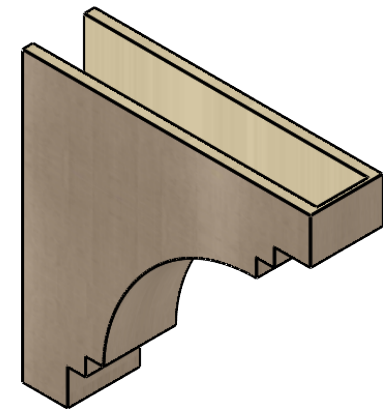

ITEM NUMBER: CORU07X28X28PECRCPR

7"W X 28"D X 28"H SERIES 1 THIN PESCADERO ROUGH CEDAR TIMBERTHANE
FAUX WOOD CORBEL, PRIMED

SIDE PROFILE

FRONT PROFILE

ISOMETRIC

EKENA MILLWORK
2300 WEST MAIN ST.
CLARKSVILLE, TX 75426
TOLL FREE: 866-607-0453
WWW.EKENAMILLWORK.COM

NOTES

1. INSTALLATION TO BE COMPLETED IN ACCORDANCE WITH MANUFACTURER'S SPECIFICATIONS.
2. DRAWING MAY NOT BE TO SCALE
3. THIS DRAWING IS INTENDED FOR DESIGN AND PLANNING PURPOSES ONLY.
4. ALL INFORMATION CONTAINED HEREIN WAS CURRENT AT THE TIME OF DEVELOPMENT BUT MUST BE REVIEWED AND APPROVED BY THE PRODUCT MANUFACTURER TO BE CONSIDERED ACCURATE.
5. TIMBERTHANE ARCHITECTURAL PRODUCTS ARE MADE FROM HIGH DENSITY URETHANE AND COME FACTORY PRIMED