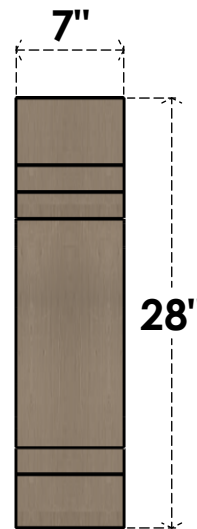

ITEM NUMBER: CORU07X28X28PECRCPR

7"W X 28"D X 28"H SERIES 1 THIN PESCADERO ROUGH CEDAR TIMBERTHANE
FAUX WOOD CORBEL, PRIMED

SIDE PROFILE

FRONT PROFILE

ISOMETRIC

EKENA MILLWORK
2300 WEST MAIN ST.
CLARKSVILLE, TX 75426
TOLL FREE: 866-607-0453
WWW.EKENAMILLWORK.COM

NOTES

1. INSTALLATION TO BE COMPLETED IN ACCORDANCE WITH MANUFACTURER'S SPECIFICATIONS.
2. DRAWING MAY NOT BE TO SCALE
3. THIS DRAWING IS INTENDED FOR DESIGN AND PLANNING PURPOSES ONLY.
4. ALL INFORMATION CONTAINED HEREIN WAS CURRENT AT THE TIME OF DEVELOPMENT BUT MUST BE REVIEWED AND APPROVED BY THE PRODUCT MANUFACTURER TO BE CONSIDERED ACCURATE.
5. TIMBERTHANE ARCHITECTURAL PRODUCTS ARE MADE FROM HIGH DENSITY URETHANE AND COME FACTORY PRIMED